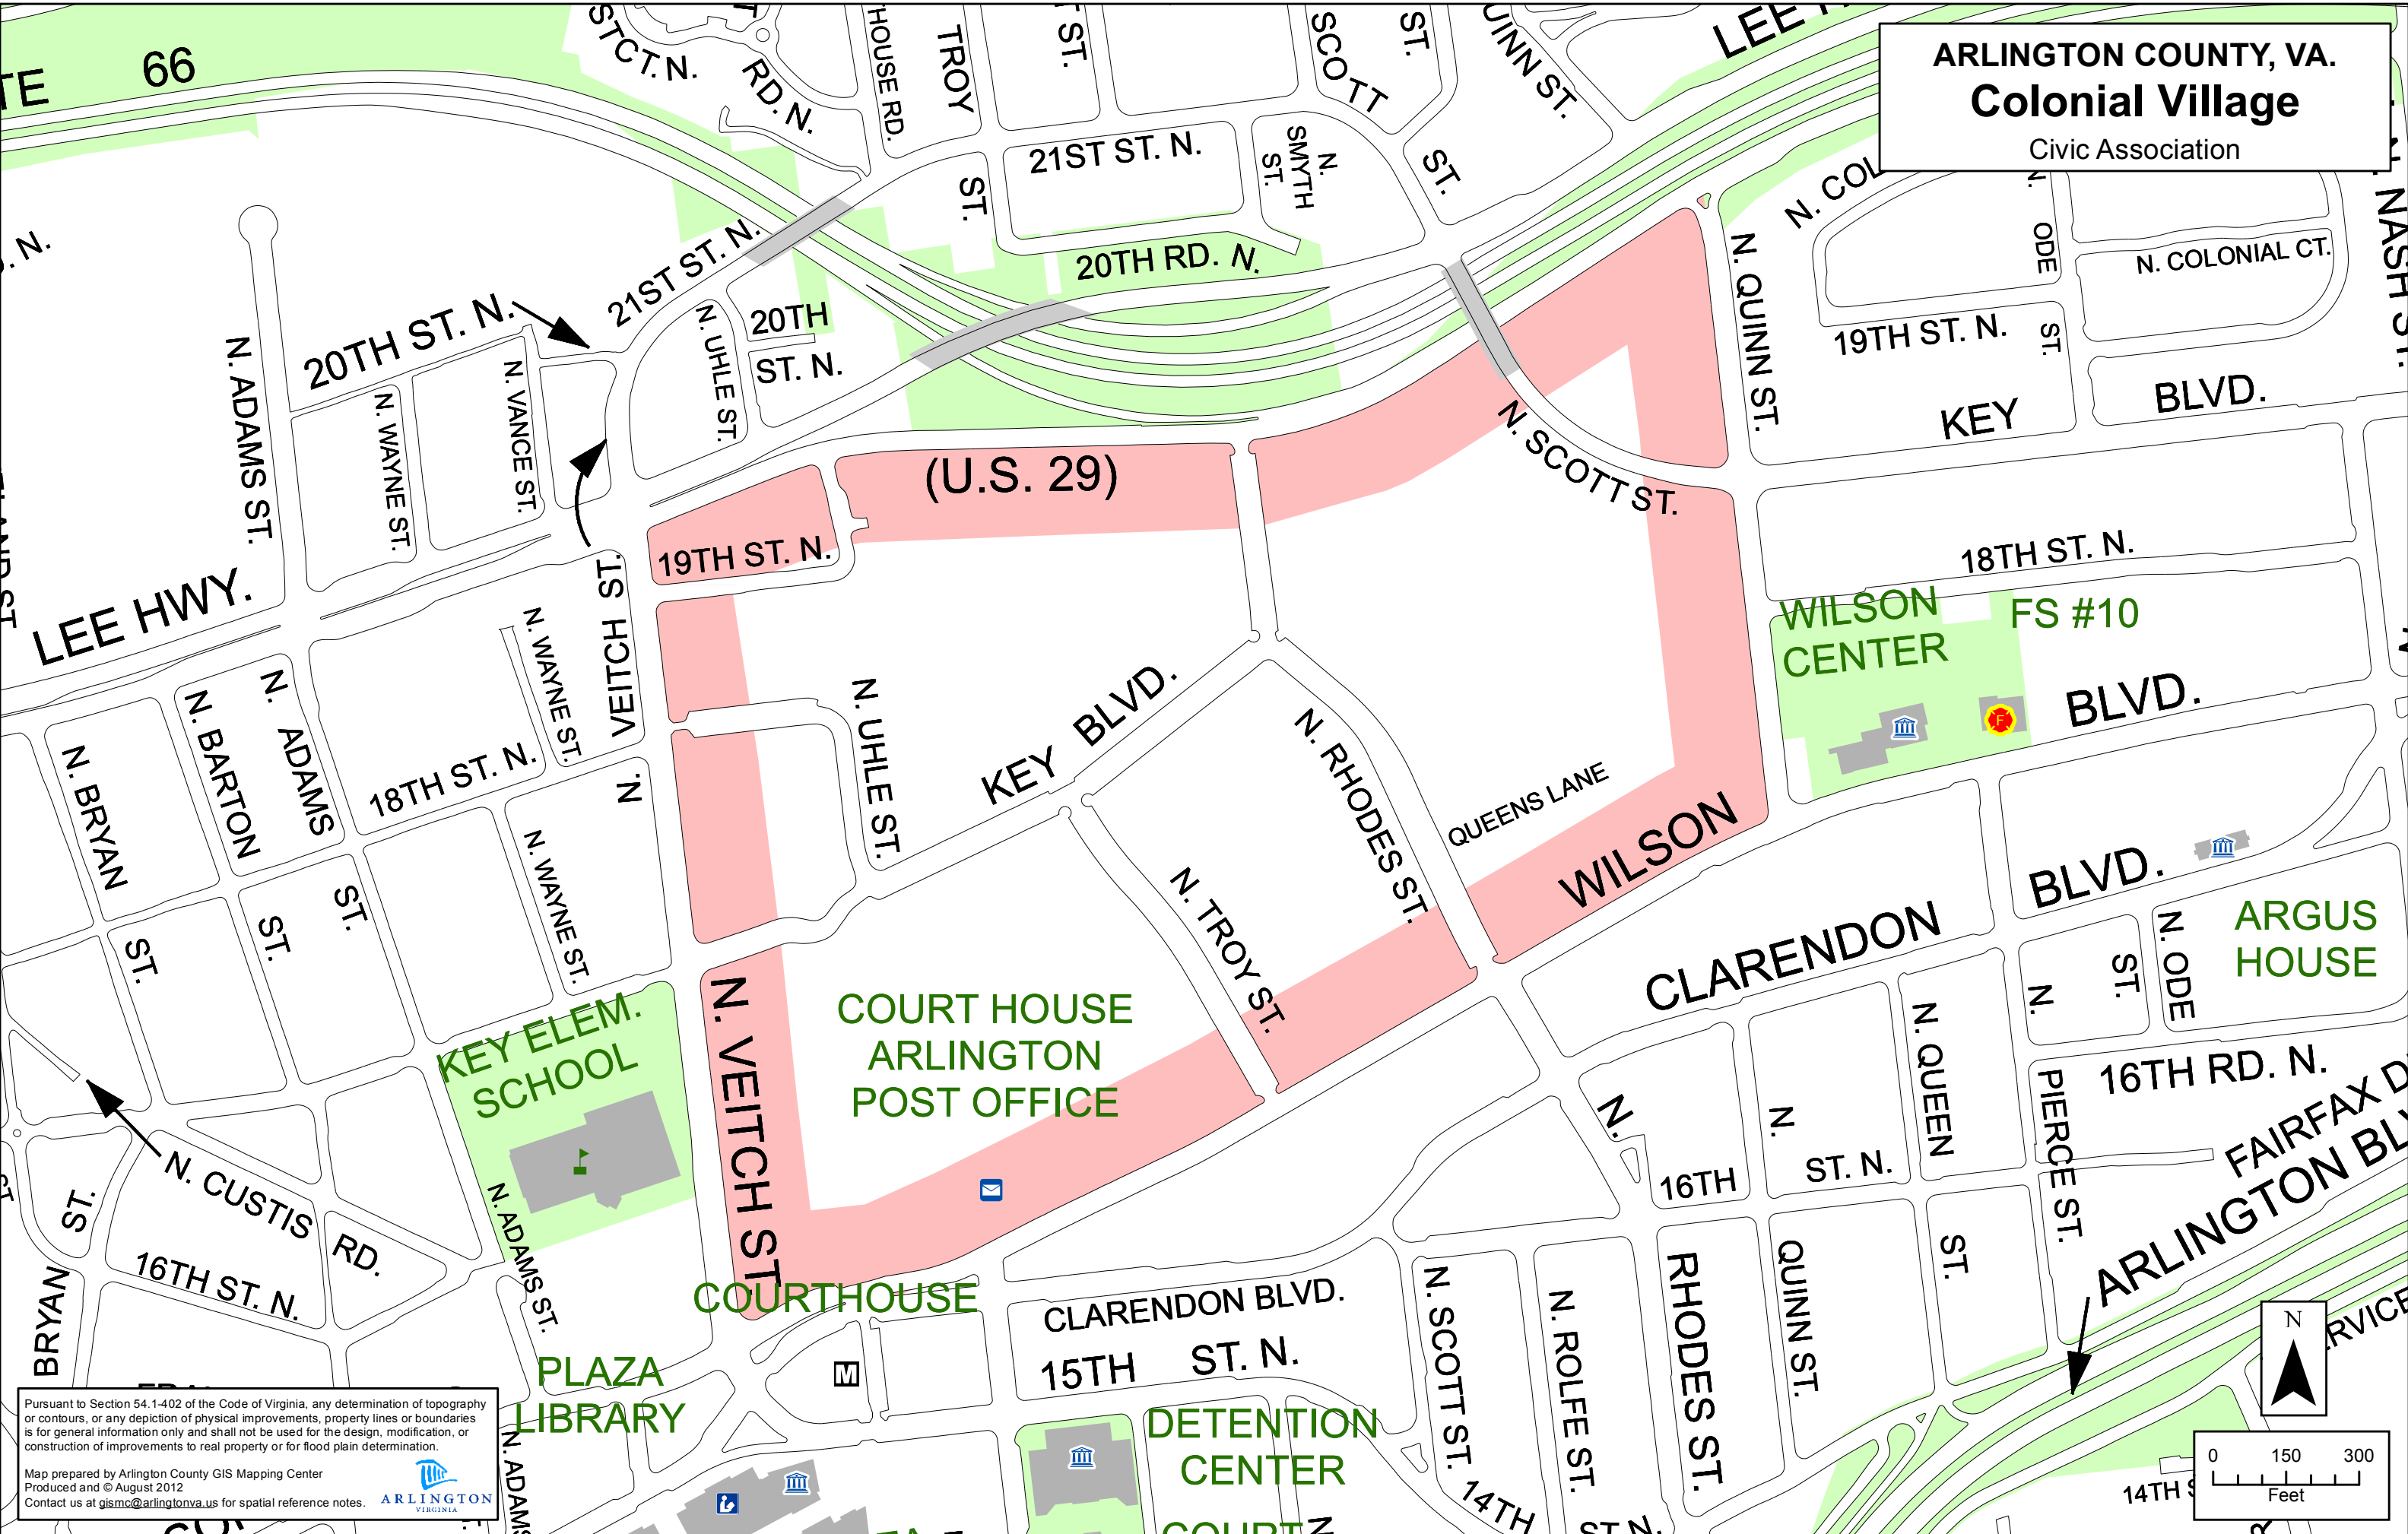

**ARLINGTON COUNTY, VA.**  
**Colonial Village**  
 Civic Association

Pursuant to Section 54.1-402 of the Code of Virginia, any determination of topography or contours, or any depiction of physical improvements, property lines or boundaries is for general information only and shall not be used for the design, modification, or construction of improvements to real property or for flood plain determination.