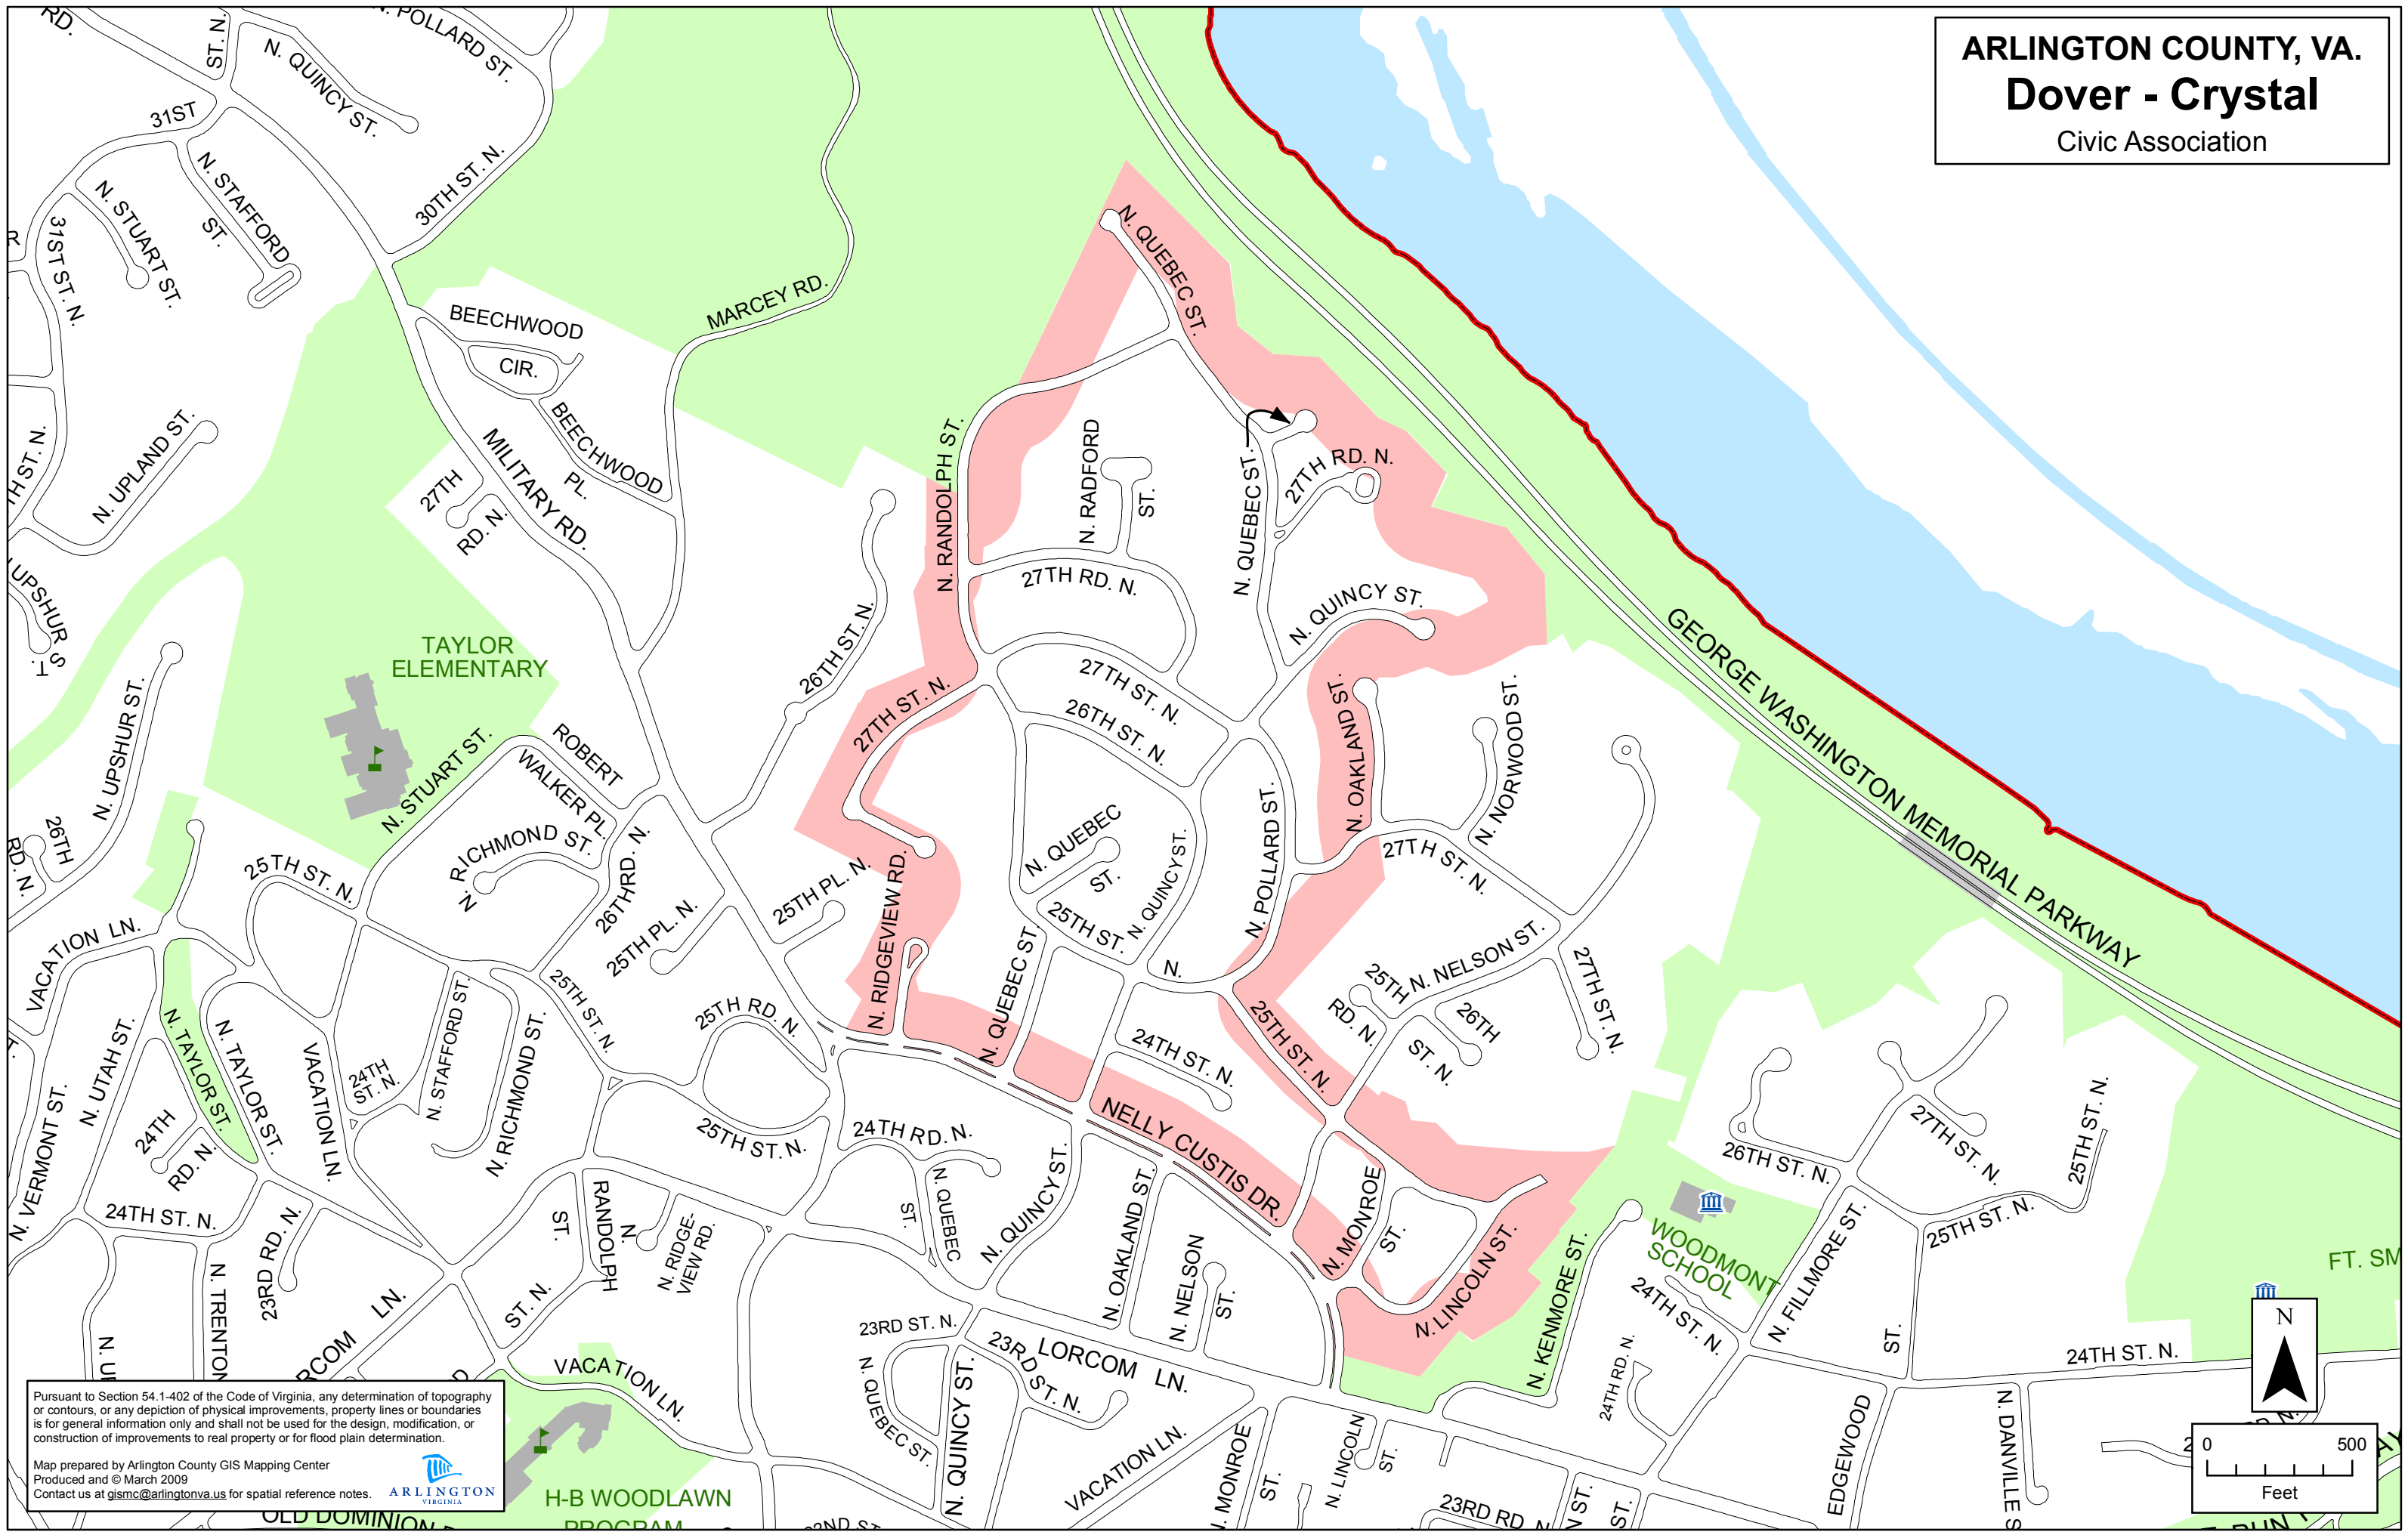

ARLINGTON COUNTY, VA.
Dover - Crystal
Civic Association

Pursuant to Section 54.1-402 of the Code of Virginia, any determination of topography or contours, or any depiction of physical improvements, property lines or boundaries is for general information only and shall not be used for the design, modification, or construction of improvements to real property or for flood plain determination.

Map prepared by Arlington County GIS Mapping Center
Produced and © March 2009
Contact us at gismc@arlingtonva.us for spatial reference notes.